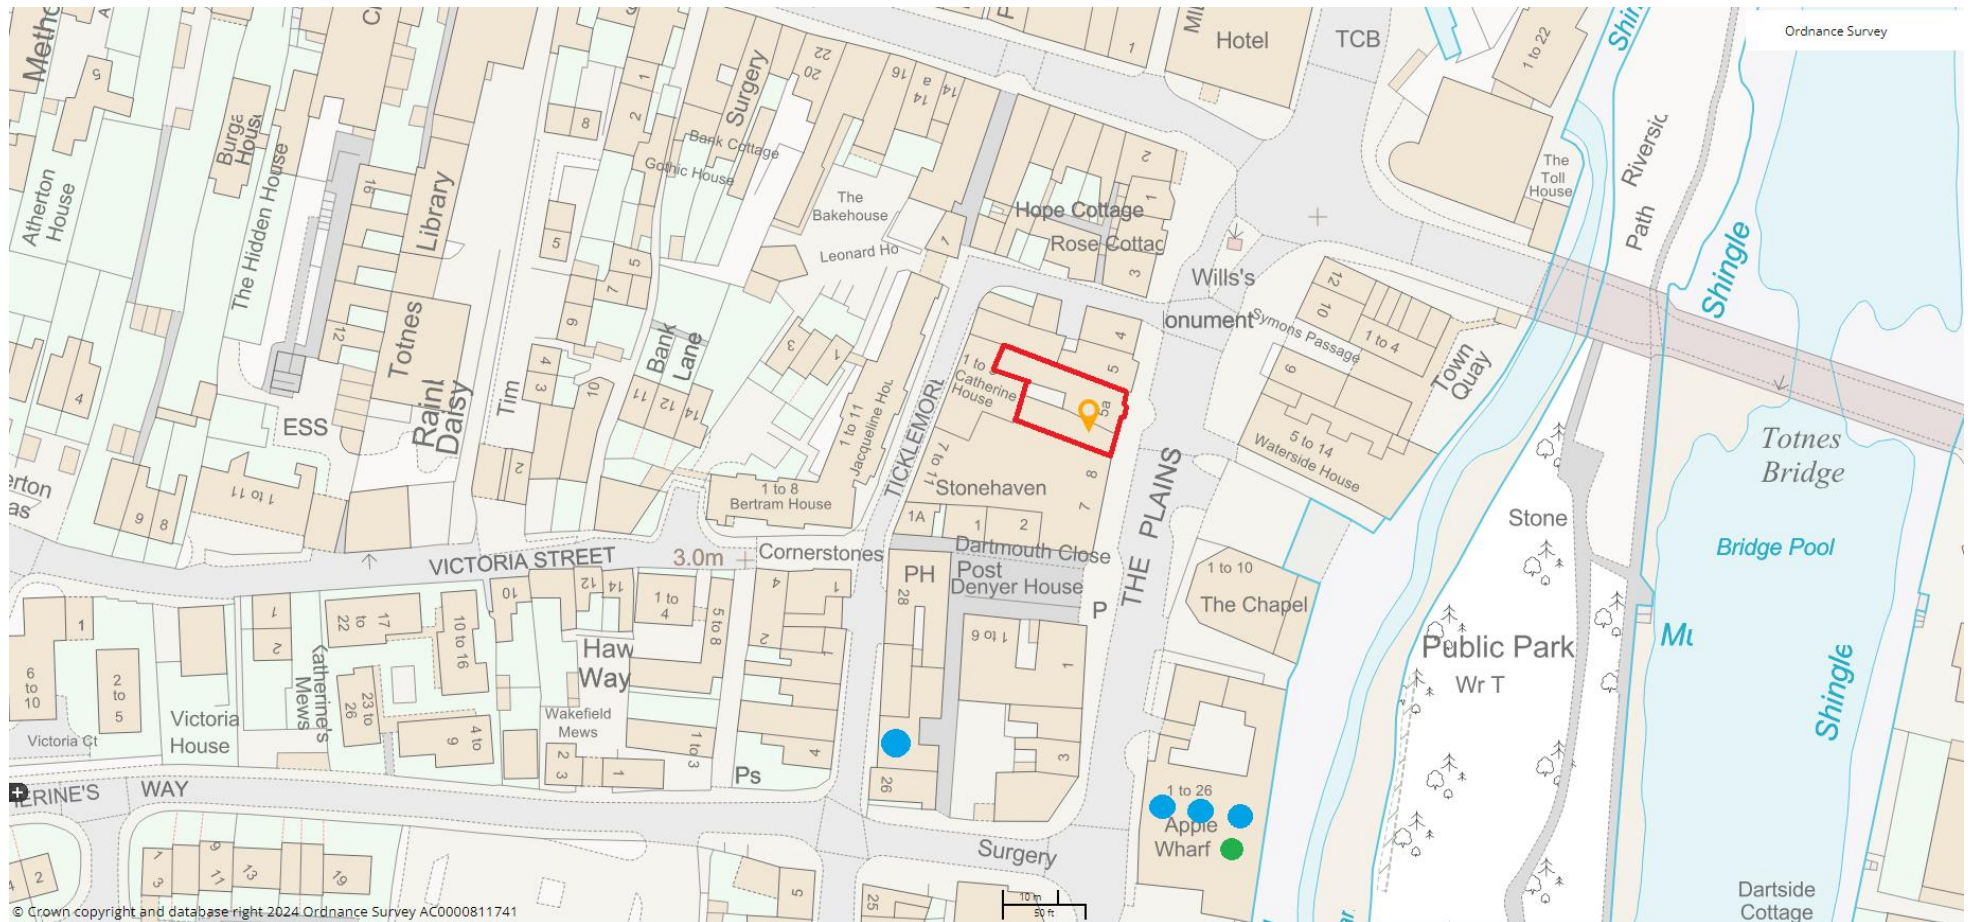

APPENDIX B – location plan
Lounge, 6 The Plains, Totnes, TQ9 5DR

Key

-  = Lounge, 6 The Plains
-  = Representation in support
-  = Representation in objection